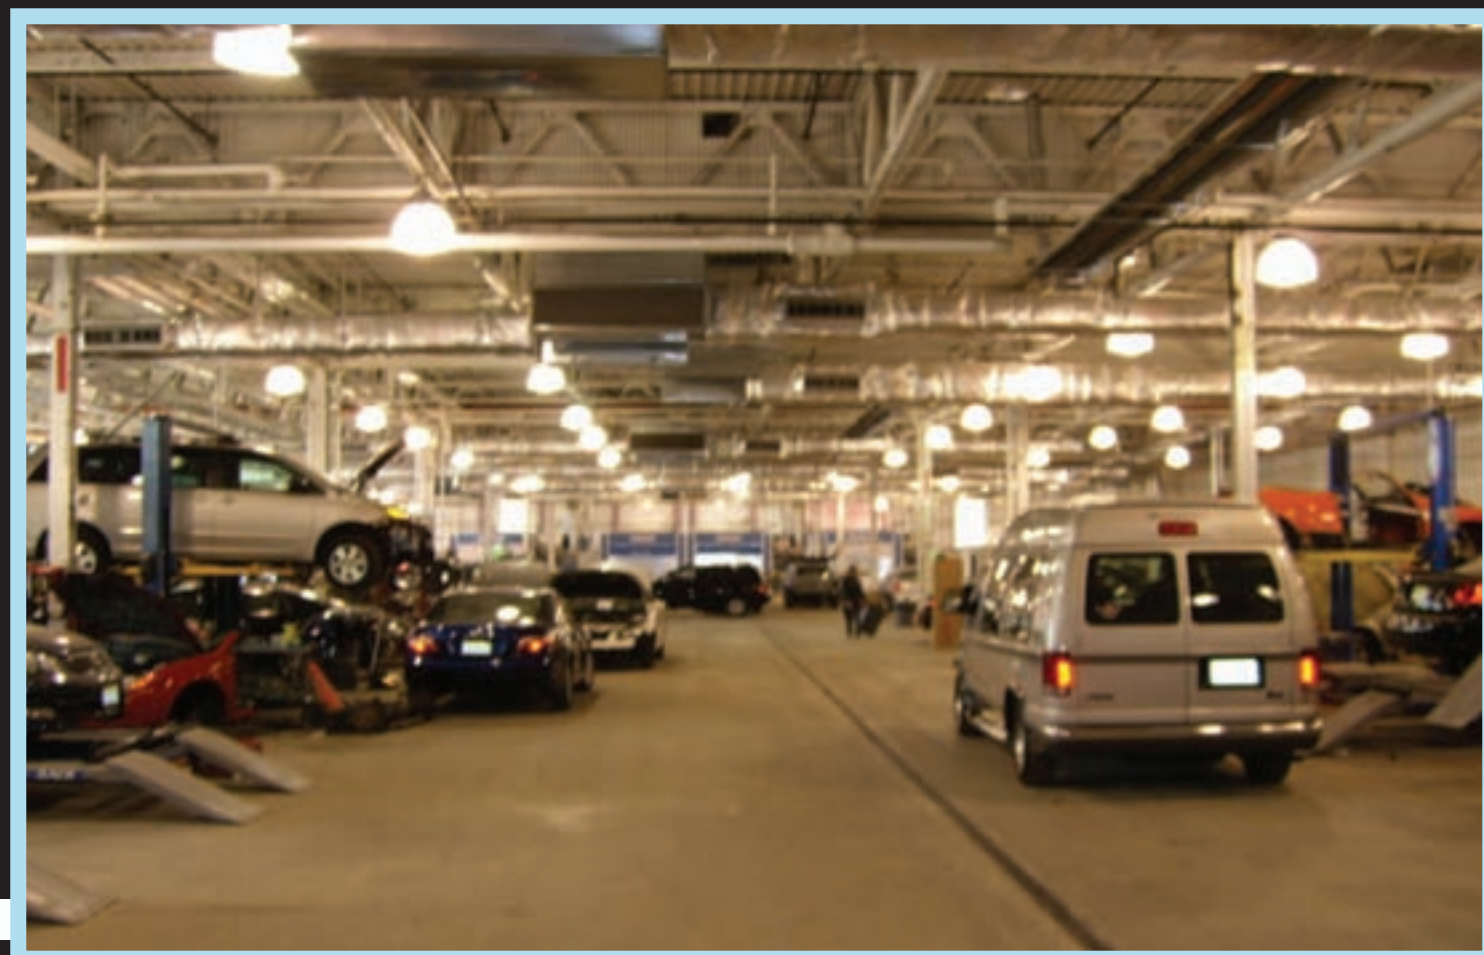

Expansion Completion... Fall of '08

New Service Drive —

Drive into a covered service area to drop off and pick up your vehicle.

Drive Thru Car Wash —

We'll wash your car with a drive thru, automatic car wash — quick & thorough!

Customer Waiting Area

You'll wait in a comfortable area with flat screen TV, free coffee & the latest magazines.

More Service Bays —

An expanded work area means faster turnaround time.

Toyota Portal —

A back-lit Toyota entrance will be an attractive modernization of our current facility.