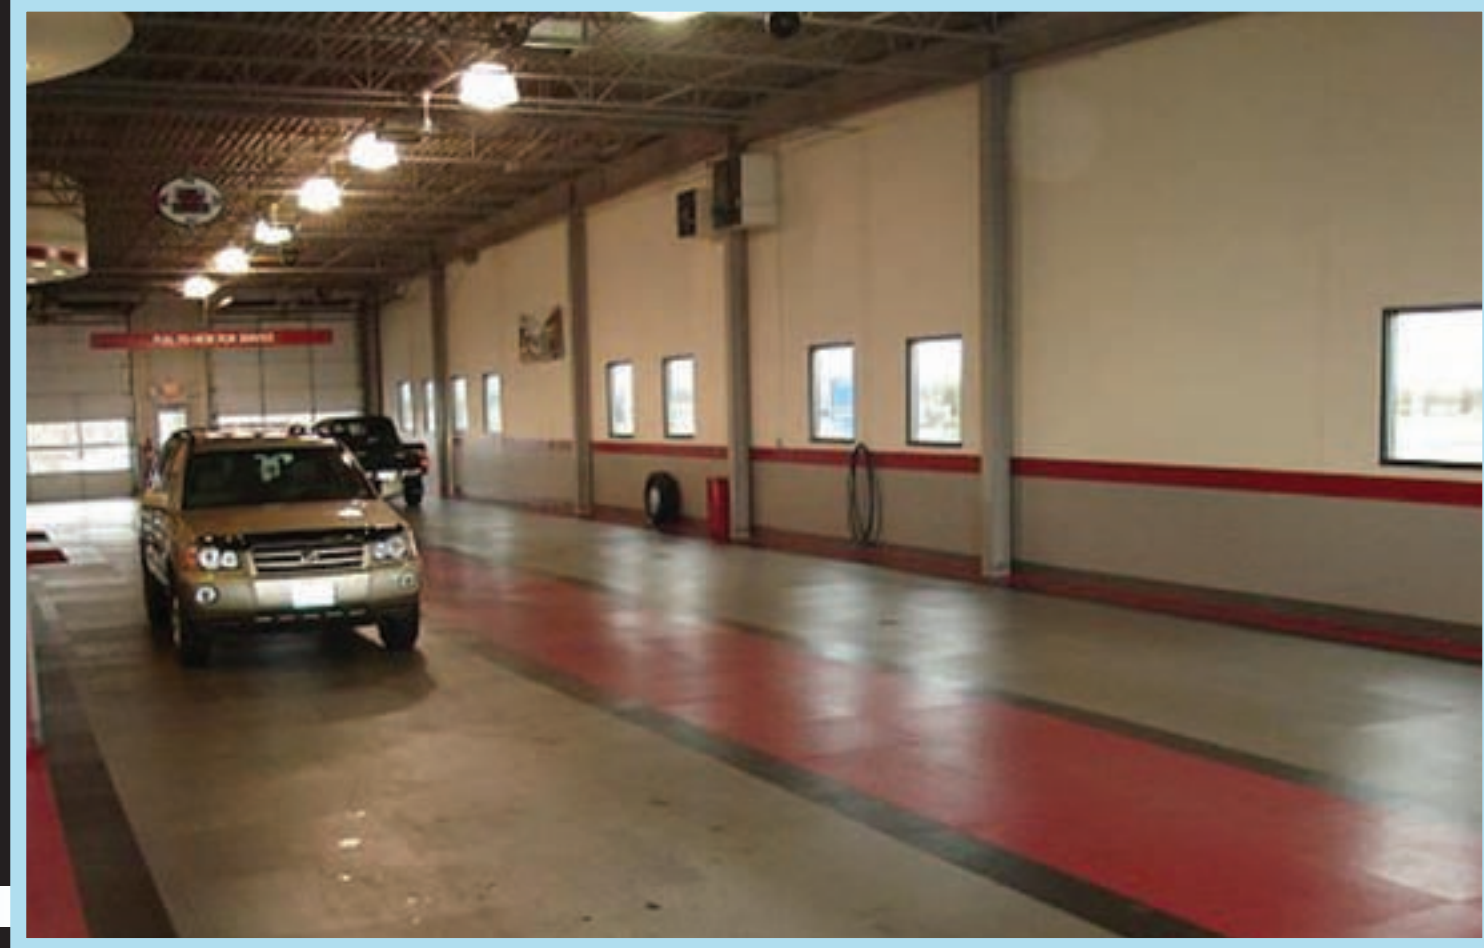

Expansion Completion... Fall of '08

New Service Drive —

Drive into a covered service area to drop off and pick up your vehicle.

Drive Thru Car Wash —

We'll wash your car with a drive thru, automatic car wash — quick & thorough!

Customer Waiting Area

You'll wait in a comfortable area with flat screen TV, free coffee & the latest magazines.

More Service Bays —

An expanded work area means faster turnaround time.

Toyota Portal —

A back-lit Toyota entrance will be an attractive modernization of our current facility.